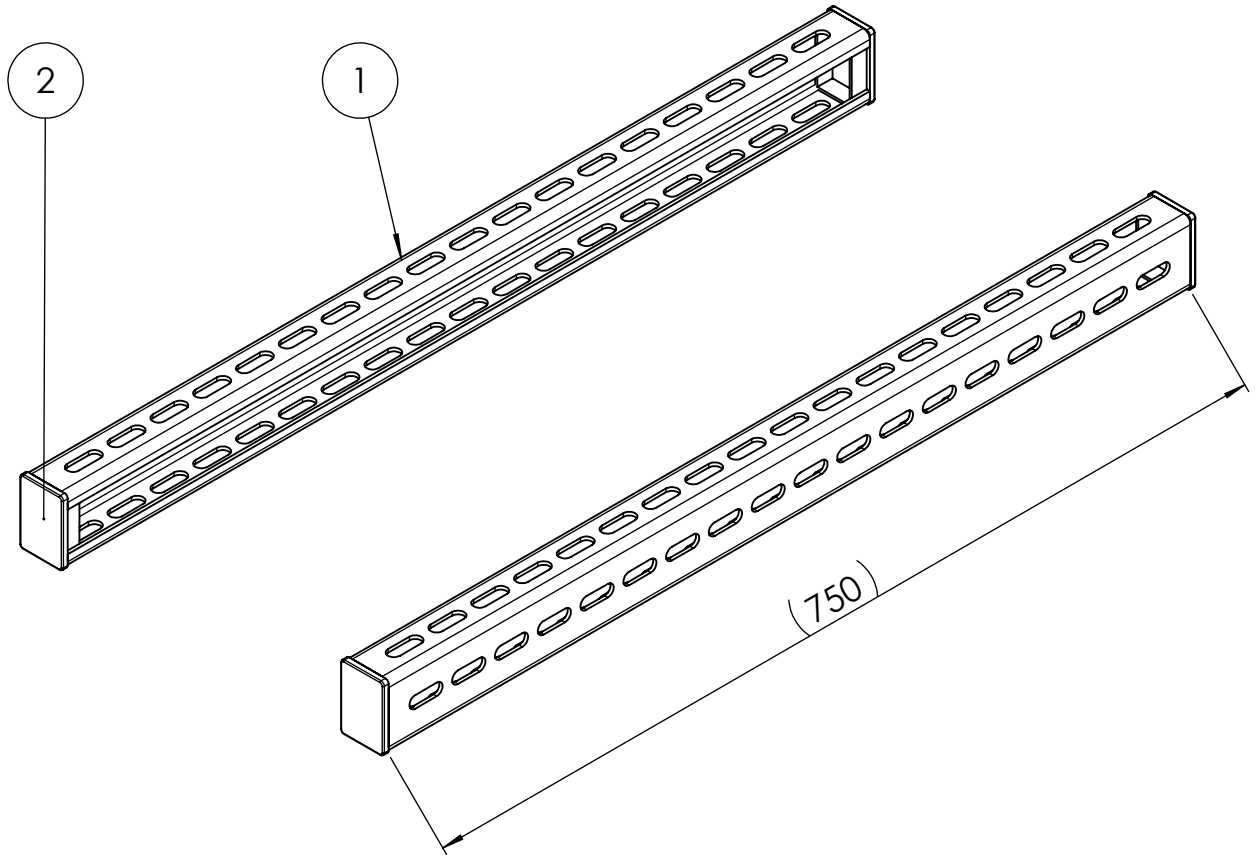

This document is property of 3nine AB and may not without our written permission be copied, imparted to a third party or used for any unauthorized purpose.

2	4	End Cap		VL 60x40x2-4 Black	Swedimport AB
1	2	C-Profile	MR142-245		
Item	Qty.	Description	Drawing/material	Dimension	Ref.std.\Notes
Surface conditioning			Heat treatment		Scale <b>1:5</b>
General tolerance SS-ISO 2768		General roughness, Ra	Asm.		
Drawn	120322	Sign JSg	Denomination		
Check.		Sign	<b>C-profiles</b>  <b>NOVA</b>		
			Article nr.	250-005	Drawing nr.